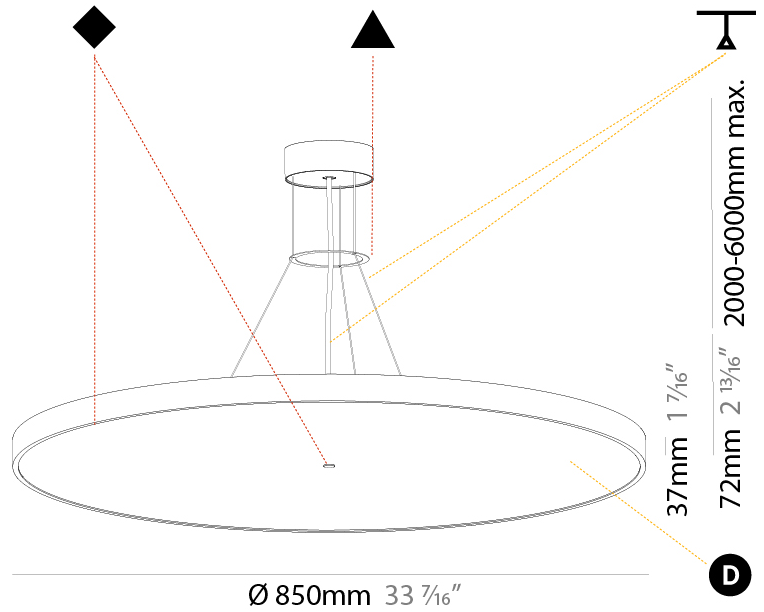

GENERAL

Series: Sign Diva
Subseries: Sign Diva
Brand: Prolicht
Division: Architectural
Mounting Type: Suspension
Mounting Location: Ceiling
Subcategory: Pendant

PHYSICAL

Shape: Round
Diameter (mm): 850
Diameter (in): 33 7/16
Height (mm): 72
Height (in): 2 13/16
Max. Overall Height (mm): 6072
Max. Overall Height (in): 239 1/16
Light Distribution: Direct
Weight (kg): 14.005
Weight (lbs): 30.88
Diffuser: PMMA - Opal / Micro-Prism / Sparkling Secret / Vintage Industrial
Fixture Finish: SSR / BKV / CWI / CRY / HAB / UFT / ITA / RUA / FTG / MYG / LOD / PUS / FRO / FUP / KIA / POP / BLS / SPG / MEY / GOH / GUM / CHC / COM / ABZ / JAG / OBR / MOS / ROR
Fixture Material: Extruded Aluminum / Steel
Cable Details: 2000mm or 6000mm Transparent Cable

ELECTRICAL

Lamp Type: LED (Zhaga Standard)
Input Wattage (W): 96.8
Total Output Wattage (W): 76.8
Dimming: Tri-Mode (Non-Dimming and Phase Dimming (120Vac only) and 0-10V Dimming)
Driver Included: Yes
Driver Location: Integrated
Driver Type: Constant Current - Universal
Driver Class: Class 2
Input Voltage (V): 120 - 277
Constant Current (MA): 600

LED

Color Temperature (°K): 2700 / 3000 / 3500 / 4000
Max. Delivered Lumen (lm): 7960 / 9950 / 10153 / 10360
CRI: >90 CRI
Lamp Life (hrs): 50000

OPTICAL

RATINGS AND CERTIFICATIONS

Certified By: Certified for North American Standards
IP rating: IP20

PROJECT
TYPE
SPECIFIER
QUANTITY
DATE