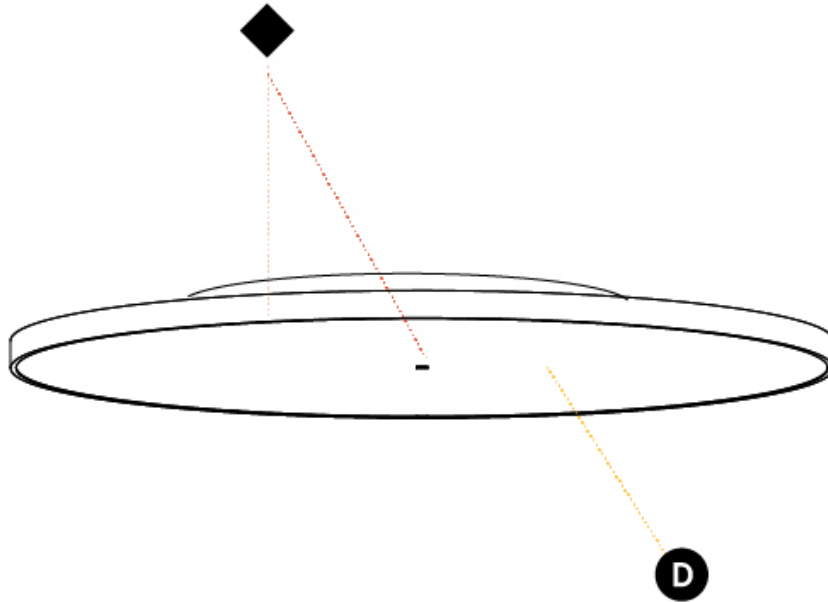

SIGN DIVA SURFACE

A3D094-

PROJECT	_____
TYPE	_____
SPECIFIER	_____
QUANTITY	_____
DATE	_____