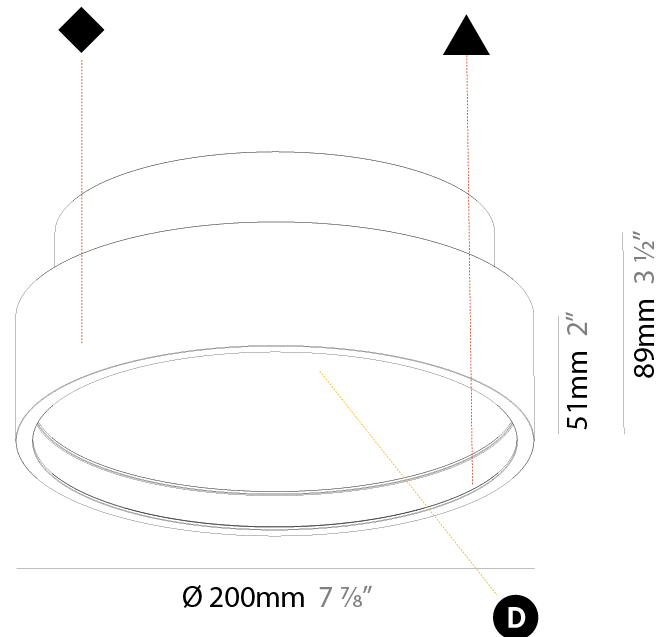

1. To build a product code in our configurator select the specify button on the base model # product page
2. To build a manual product code on this datasheet choose from the options listed below in blue font and add the suffix to the base model #

GENERAL

Series: Sign Diva
Subseries: Sign Diva Korona
Brand: Prolicht
Division: Architectural
Mounting Type: Surface
Mounting Location: Ceiling
Subcategory: Ambient

PHYSICAL

Shape: Round
Diameter (mm): 200
Diameter (in): 7 7/8
Height (mm): 89
Height (in): 3 1/2
Light Distribution: Direct
Weight (kg): 1.263
Weight (lbs): 2.784
Diffuser: PMMA - Opal/Micro-Prism/Sparkling Secret/Vintage Industrial
Fixture Finish: SSR / BKV / CWI / CRY / HAB / UFT / ITA / RUA / FTG / MYG / LOD / PUS / FRO / FUP / KIA / POP / BLS / SPG / MEY / GOH / GUM / CHC / COM / ABZ / JAG / OBR / MOS / ROR
Fixture Material: Extruded Aluminum / Steel

ELECTRICAL

Lamp Type: LED (Zhaga Standard)
Input Wattage (W): 12.1
Total Output Wattage (W): 11
Dimming: Tri-Mode (Non-Dimming and Phase Dimming (120Vac only) and 0-10V Dimming)
Driver Included: Yes
Driver Location: Integrated
Driver Type: Constant Current - Universal
Driver Class: Class 2
Input Voltage (V): 120 - 277
Constant Current (MA): 350

LED

Color Temperature (°K): 3000 / 3500 / 4000
Max. Delivered Lumen (lm): 1040 / 1054 / 1080
CRI: >90 CRI
Lamp Life (hrs): 50000

OPTICAL

RATINGS AND CERTIFICATIONS

Certified By: Certified for North American Standards
IP rating: IP20