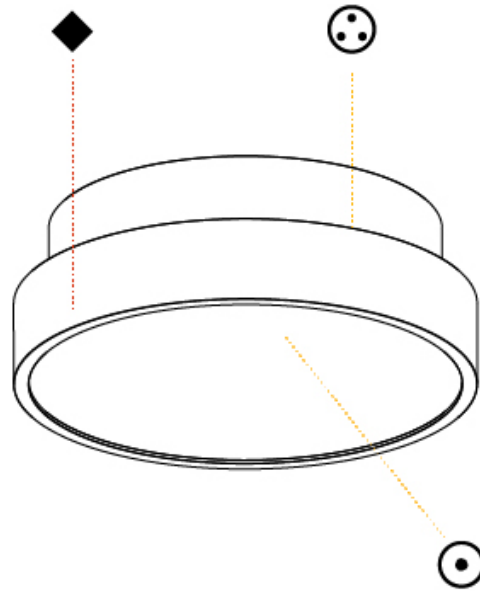

SIGN DIVA SURFACE

A3D090-

PROJECT _____

TYPE _____

SPECIFIER _____

QUANTITY _____

DATE _____